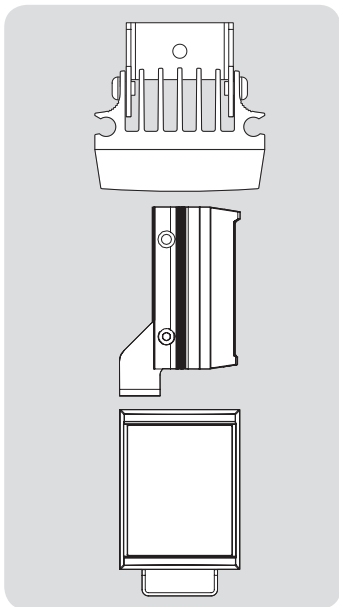

PLATINUM ADVANCED SMT LED TECHNOLOGY

PLATINUM illuminators integrate cutting-edge SMT LED technology, light intensification miniature optics and an enhanced Cool Running™ thermal management system into a single high performance LED. The result is World leading power, reliability and flexibility.

COMMAND AND CONTROL TECHNOLOGY

Integrated into all Fusion Illuminators, Command and Control technology provides photocell, photocell level adjustment and power adjustment functionality on the actual illuminator. This eliminates the need for a specialist external power supply.

VANDAL RESISTANT

The polycarbonate lens design protects against severe blows from crowbars, baseball bats and can even withstand successive shots from air pistols and rifles (range dependant).

ENERGY SAVING

All Raytec illuminators use high efficiency LED's and advanced control methods to deliver extremely low electrical consumption. Raytec illuminators are energy saving and deliver huge savings in running costs compared to traditional bulb illuminators.

3 YEAR WARRANTY

All Raytec CCTV / IP illuminators are provided with a 3 year warranty, unmatched anywhere in the CCTV lighting industry. Raytec illuminators provide guaranteed long life!

TECHNICAL SPECIFICATIONS

ILLUMINATOR & INTEGRATED PSU

- *Max Distance:* up to 25m (82ft)
- *Angle:* 10, 30, 50 or 120 degrees
- *Optics:* PLATINUM SMT LED's
- *Consumption:* 10W max
- *Weight:* 1.0kg (2.2lbs)
- *Environmental:* Indoor Applications Only
- *Temp Range:* -30 to +50°C (-58 to 122°F)
- *Colour:* Silver
- *Wavelength:* White-Light
- *Dimensions:* 75 x 100 x 54mm
  3" x 4" x 2" approx

BRACKETRY
U Bracket included

INTEGRATED POWER SUPPLY

- *Input:* PoE
  24V ac/dc
  12V dc
- *Power over Ethernet (PoE):* IEEE802af
  Compliant Interface
  Power classification (class 0)
- *Output:* 10W max (adjustable)
- *Photocell:* Integrated
  (adjustable sensitivity)
- *Power Control:* Full 10-100% adjustment

PART CODES & DISTANCES			DISTANCES
RL25-10-IP	RAYLUX 25, 10°	WHITE-LIGHT & PSU	25m (82ft)
RL25-30-IP	RAYLUX 25, 30°	WHITE-LIGHT & PSU	17m (55ft)
RL25-50-IP	RAYLUX 25, 50°	WHITE-LIGHT & PSU	12m (38ft)
RL25-120-IP	RAYLUX 25, 120°	WHITE-LIGHT & PSU	7m (22ft)

Europe / Middle East: Tel: +44 (0) 1670 520055
Americas: Tel: +1 281 438 3599

Email: sales@rayteccctv.com
Email: ussales@rayteccctv.com
Web: www.rayteccctv.com